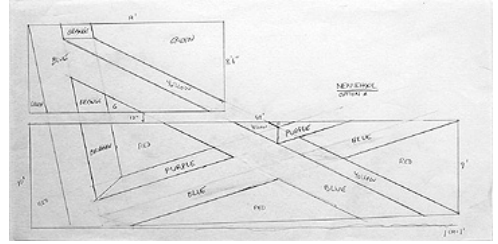

THE LEWITT ESTATE

PO BOX 360 CHESTER, CT 06412

SOL LEWITT

Working Drawing for Wall Drawing, New School, Option A, 2001

Pencil on graph paper

9 x 18.125 x inches (22.86 x 46.04 cm)

010506

LOCATION:

LeWitt Warehouse

SOL LEWITT

Working Drawing for Wall Drawing, New School, Option C, 2001

Pencil on graph paper

11 x 17 x inches (27.94 x 43.18 cm)

010507

LOCATION:

LeWitt Warehouse

SOL LEWITT

Working Drawing for Wall Drawing, New School, 2002

Pencil on vellum

7.375 x 19 x inches (18.73 x 48.26 cm)

010621

LOCATION:

LeWitt Warehouse

SOL LEWITT

Working Drawing for Wall Drawing for New School, Loc. A, Undated = ND

Pencil on paper

11 x 16.875 x inches (27.94 x 42.86 cm)

011071

LOCATION:

LeWitt Warehouse