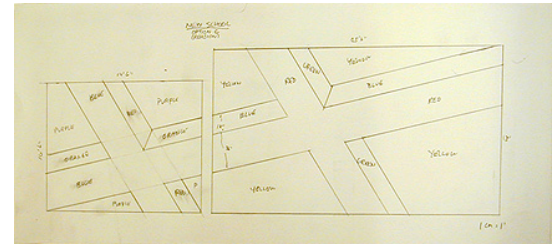

LeWitt Warehouse

SOL LEWITT

Working Drawing for Wall Drawing, New School, Option C, 2001

Pencil on graph paper

11 x 17 x inches (27.94 x 43.18 cm)

010507

LOCATION:

LeWitt Warehouse

SOL LEWITT

Working Drawing for Wall Drawing, New School, 2002

Pencil on vellum

7.375 x 19 x inches (18.73 x 48.26 cm)

010621

LOCATION:

LeWitt Warehouse

SOL LEWITT

Working Drawing for Wall Drawing for New School, Loc. A, Undated = ND

Pencil on paper

11 x 16.875 x inches (27.94 x 42.86 cm)

011071

LOCATION:

LeWitt Warehouse