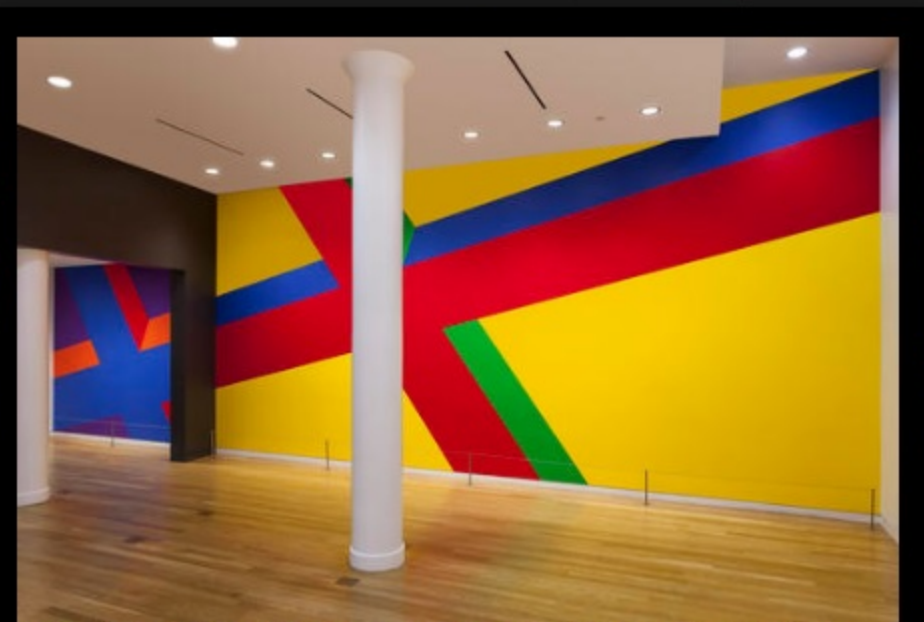

Wall Drawing #1073
Bars of color (New School)

February 2003

6 Images

BACK TO SEARCH RESULTS | 1 of 1 works